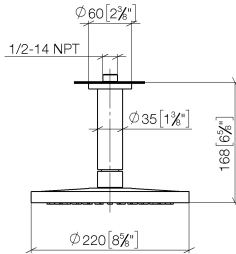

**Rain shower with ceiling fixing 220 mm - Brushed Champagne (22kt Gold)**

IMO

28 669 970

Fits: IMO, TARA, LISSÉ, VAIA, META, CYO

- PURE RAIN, max. flow rate 6.8 l/min (at 3 bar)
- with anti-scale system
- rain shower Ø 220 mm
- rosette Ø 60 mm optional
- 1/2" connection
- Function from: 6 l/min
- quick clearing
- This product reduces water consumption by % (compared to requirements of EPAct '92)
- This product can contribute to Water Use Reduction in LEED® Green Building Rating
- This product can help a building meet the requirements of Green Building Rating Systems, e.g. LEED®, BREEAM®, DGNB

**Required miscellaneous**

- |                               |               |
|-------------------------------|---------------|
| <b>Concealed wall elbow -</b> | 35 085 970-90 |
| •max. recess depth 163 mm     | 0010          |
| •min. recess depth 90 mm      |               |

28 669 970

mm [inches]

Flow rate chart

Codes & Standards

ASME A112.18.1/CSA B125.1	California Energy Commission (CEC)
---------------------------------	--

28 669 970

**Spare parts list**

No.	Item Number	Name	Quantity used	Delivery time
1	09 27 22 040-46	rosette	1	30
2	09 14 10 141 90	seal	1	2
3	09 11 03 080-46	connection	1	30
4	09 23 01 075 90	insert	1	2
5	04 12 05 092 10-46	shower	1	60
6	90 30 09 069 00 90	key	1	2