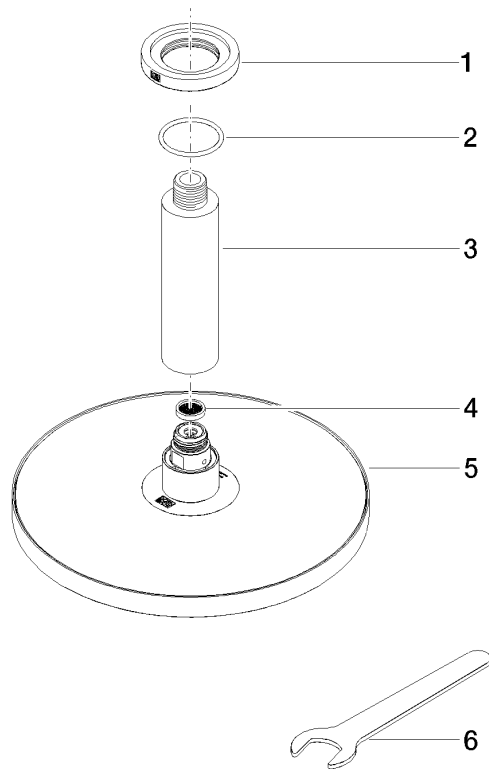

**Rain shower with ceiling fixing 220 mm - Brushed Champagne (22kt Gold)**

IMO

28 669 970

Fits: IMO, TARA, LISSÉ, VAIA, META, CYO

- PURE RAIN, max. flow rate 6.8 l/min (at 3 bar)
- with anti-scale system
- rain shower Ø 220 mm
- rosette Ø 60 mm optional
- 1/2" connection
- Function from: 6 l/min
- quick clearing
- This product reduces water consumption by % (compared to requirements of EPAct '92)
- This product can contribute to Water Use Reduction in LEED® Green Building Rating
- This product can help a building meet the requirements of Green Building Rating Systems, e.g. LEED®, BREEAM®, DGNB

**Required miscellaneous**

- |                               |               |
|-------------------------------|---------------|
| <b>Concealed wall elbow -</b> | 35 085 970-90 |
| •max. recess depth 163 mm     | 0010          |
| •min. recess depth 90 mm      |               |

28 669 970

mm [inches]

Flow rate chart

Codes & Standards

ASME A112.18.1/CSA B125.1	California Energy Commission (CEC)
---------------------------------	--

28 669 970

**Spare parts list**

No.	Item Number	Name	Quantity used	Delivery time
1	09 27 22 040-46	rosette	1	30
2	09 14 10 141 90	seal	1	2
3	09 11 03 080-46	connection	1	30
4	09 23 01 075 90	insert	1	2
5	04 12 05 092 10-46	shower	1	60
6	90 30 09 069 00 90	key	1	2