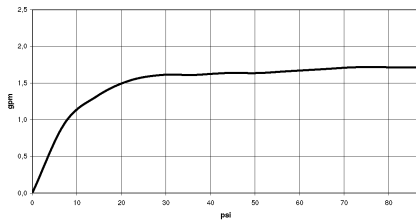

**Rain shower with ceiling fixing 220 mm - Brushed Champagne (22kt Gold)**

IMO

28 669 970

Fits: IMO, TARA, LISSÉ, VAIA, META, CYO

- PURE RAIN, max. flow rate 6.8 l/min (at 3 bar)
- with anti-scale system
- rain shower Ø 220 mm
- rosette Ø 60 mm optional
- 1/2" connection
- Function from: 6 l/min
- quick clearing
- This product reduces water consumption by % (compared to requirements of EPAct '92)
- This product can contribute to Water Use Reduction in LEED® Green Building Rating
- This product can help a building meet the requirements of Green Building Rating Systems, e.g. LEED®, BREEAM®, DGNB

**Required miscellaneous**

- |                               |               |
|-------------------------------|---------------|
| <b>Concealed wall elbow -</b> | 35 085 970-90 |
| •max. recess depth 163 mm     | 0010          |
| •min. recess depth 90 mm      |               |

28 669 970

mm [inches]

Flow rate chart

Codes & Standards

ASME A112.18.1/CSA B125.1	California Energy Commission (CEC)
---------------------------------	--

28 669 970

**Spare parts list**

No.	Item Number	Name	Quantity used	Delivery time
1	09 27 22 040-46	rosette	1	30
2	09 14 10 141 90	seal	1	2
3	09 11 03 080-46	connection	1	30
4	09 23 01 075 90	insert	1	2
5	04 12 05 092 10-46	shower	1	60
6	90 30 09 069 00 90	key	1	2